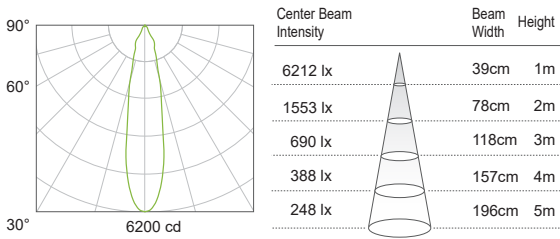

Ordering Code Information

PRODUCT	COLOR TEMPERATURE	FINISH	BEAM ANGLE	CRI	INPUT VOLTAGE
SP S3	27	WH	S	8	3E
SPECTER S3	27 (2700K) 30 (3000K) 35 (3500K) 40 (4000K)	WH (White) BK (Black) AL (Aluminium)	S (Spot) / 18 deg. M (Medium) / 25 deg. W (Wide) / 42 deg.	8 (80+ CRI) 9 (90+ CRI)	3E (120-277V, TRIAC/ELV) 3XGC (120-277, XICATO XGC Bluetooth)

Rating/ Certification/ Warranty

- Dry and damp Locations
- RoHS compliant
- UL classified E465197
- 5 years/ 50,000 hrs warranty

XICATO® Controls

Photometrics

20W | 80CRI | 3000K

Spot 18°

Delivered Ourput : 1434 lm | CBCP : 6212 cd | Beam Angle : 22°

Medium 25°

Delivered Ourput : 1412 lm | CBCP : 4933 cd | Beam Angle : 26.8°

Wide 42°

Delivered Ourput : 1442 lm | CBCP : 3467 cd | Beam Angle : 36°

20W | 90CRI | 3000K

Spot 18°

Delivered Ourput : 1195 lm | CBCP : 5177cd | Beam Angle : 22°

Medium 25°

Delivered Ourput : 1177 lm | CBCP : 4113 cd | Beam Angle : 26.8°

Wide 42°

Delivered Ourput : 1202 lm | CBCP : 2889 cd | Beam Angle : 36°

Optional Accessory

Cross Baffle

SPECTER S3

Cross Baffle