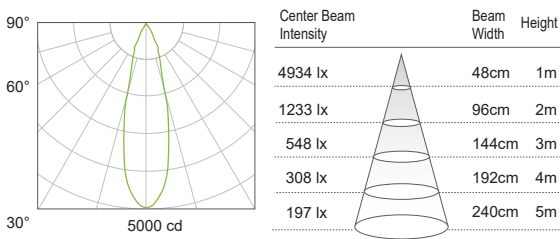

Ordering Code Information

PRODUCT	COLOR TEMPERATURE	FINISH	BEAM ANGLE	CRI	INPUT VOLTAGE
SP S3	27	WH	S	8	3E
SPECTER S3	27 (2700K) 30 (3000K) 35 (3500K) 40 (4000K)	WH (White) BK (Black) AL (Aluminium)	S (Spot) / 18 deg. M (Medium) / 25 deg. W (Wide) / 42 deg.	8 (80+ CRI) 9 (90+ CRI)	3E (120-277V, TRIAC/ELV) 3XGC (120-277, XICATO XGC Bluetooth)

Rating/ Certification/ Warranty

- Dry and damp Locations
- RoHS compliant
- UL classified E465197
- 5 years/ 50,000 hrs warranty

XICATO® Controls

Photometrics

20W | 80CRI | 3000K

Spot 18°

Delivered Ourput : 1434 lm | CBCP : 6212 cd | Beam Angle : 22°

Medium 25°

Delivered Ourput : 1412 lm | CBCP : 4933 cd | Beam Angle : 26.8°

Wide 42°

Delivered Ourput : 1442 lm | CBCP : 3467 cd | Beam Angle : 36°

20W | 90CRI | 3000K

Spot 18°

Delivered Ourput : 1195 lm | CBCP : 5177cd | Beam Angle : 22°

Medium 25°

Delivered Ourput : 1177 lm | CBCP : 4113 cd | Beam Angle : 26.8°

Wide 42°

Delivered Ourput : 1202 lm | CBCP : 2889 cd | Beam Angle : 36°

Optional Accessory

Cross Baffle

SPECTER S3

Cross Baffle