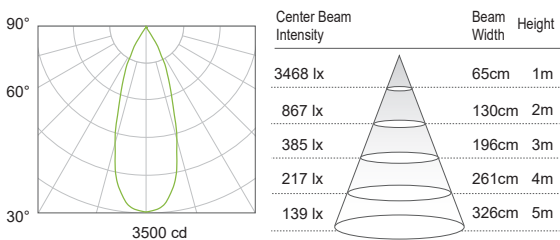

Ordering Code Information

PRODUCT	COLOR TEMPERATURE	FINISH	BEAM ANGLE	CRI	INPUT VOLTAGE
SP S3	27	WH	S	8	3E
SPECTER S3	27 (2700K) 30 (3000K) 35 (3500K) 40 (4000K)	WH (White) BK (Black) AL (Aluminium)	S (Spot) / 18 deg. M (Medium) / 25 deg. W (Wide) / 42 deg.	8 (80+ CRI) 9 (90+ CRI)	3E (120-277V, TRIAC/ELV) 3XGC (120-277, XICATO XGC Bluetooth)

Rating/ Certification/ Warranty

- Dry and damp Locations
- RoHS compliant
- UL classified E465197
- 5 years/ 50,000 hrs warranty

XICATO® Controls

Photometrics

20W | 80CRI | 3000K

Spot 18°

Delivered Ourput : 1434 lm | CBCP : 6212 cd | Beam Angle : 22°

Medium 25°

Delivered Ourput : 1412 lm | CBCP : 4933 cd | Beam Angle : 26.8°

Wide 42°

Delivered Ourput : 1442 lm | CBCP : 3467 cd | Beam Angle : 36°

20W | 90CRI | 3000K

Spot 18°

Delivered Ourput : 1195 lm | CBCP : 5177cd | Beam Angle : 22°

Medium 25°

Delivered Ourput : 1177 lm | CBCP : 4113 cd | Beam Angle : 26.8°

Wide 42°

Delivered Ourput : 1202 lm | CBCP : 2889 cd | Beam Angle : 36°

Optional Accessory

Cross Baffle

SPECTER S3

Cross Baffle